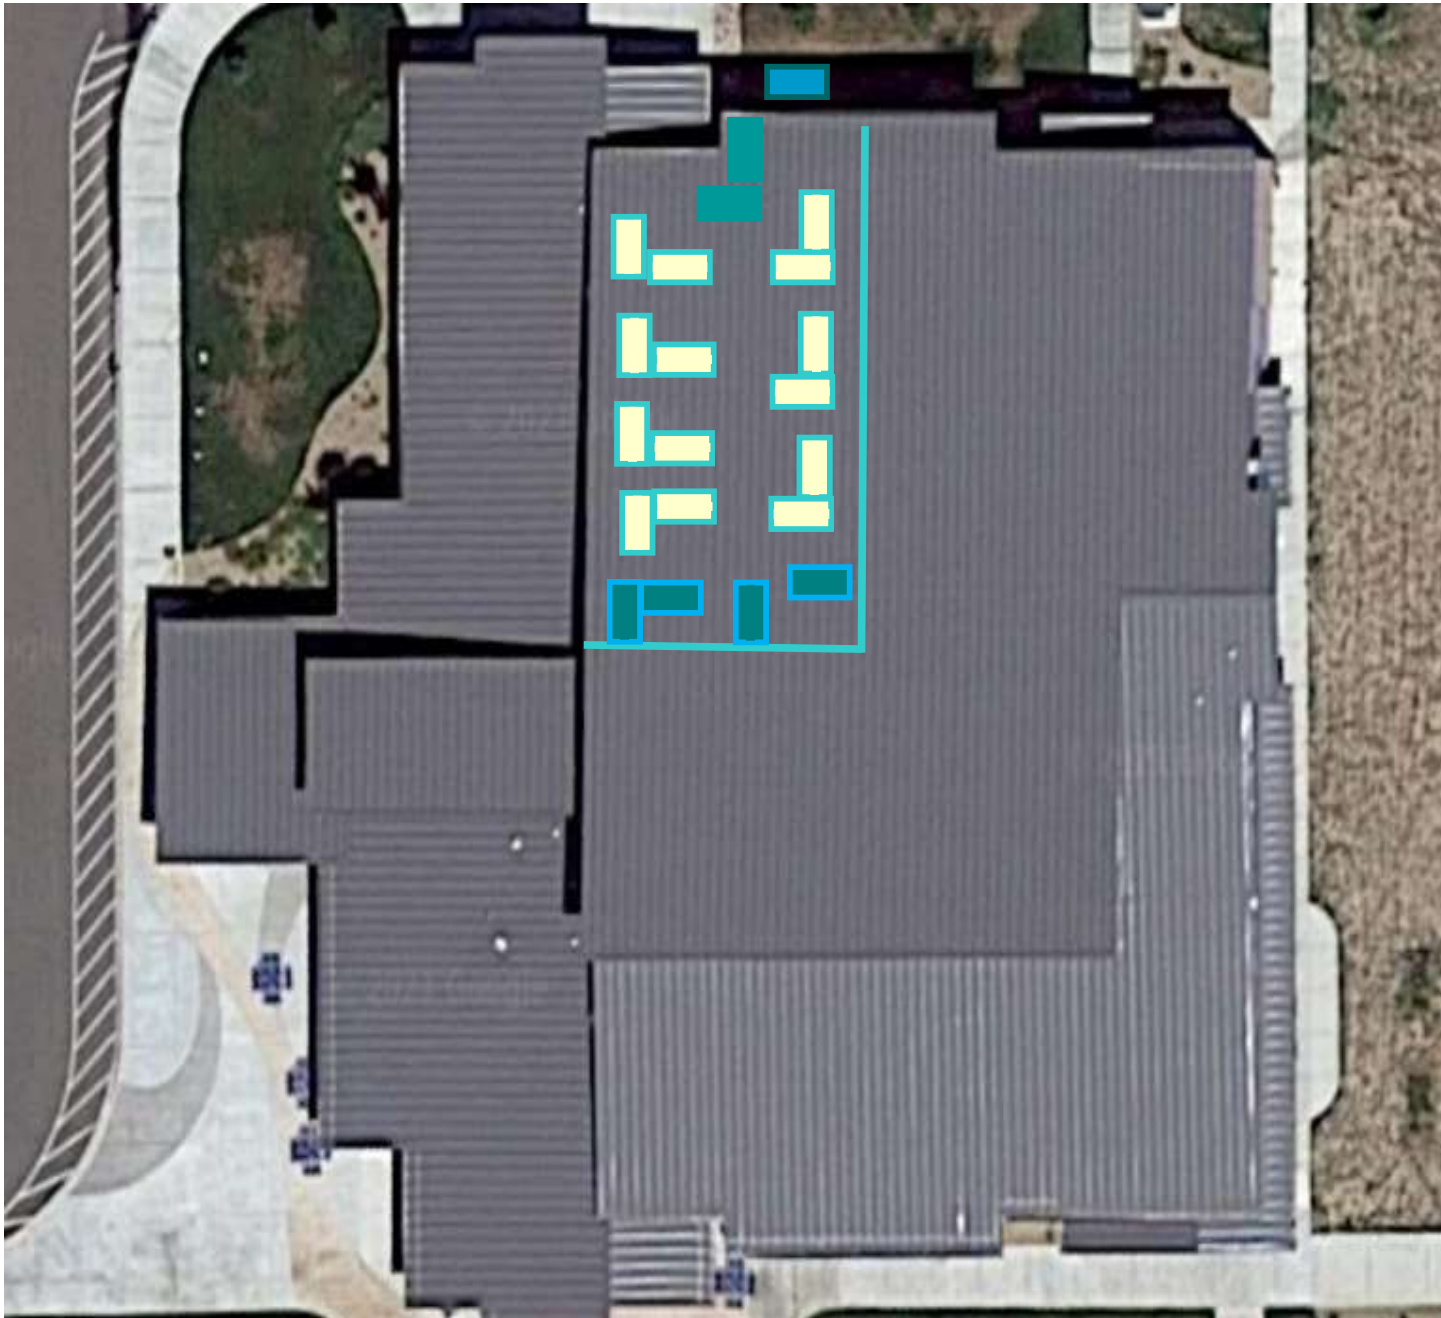

Legend:

People's Choice – Entry

-  “A” Frame with Directions
-  Tables (3) with Sides, Water, Plates

People's Choice – Meat Service

-  (12) – 6' Tables / Each Table:
(2) Coffee Cans for Tickets
(2) Warmers/Each Warmer = 200 Watts
- (6) Surge Protectors (4-Warmers Each = 800 Watts Total)
- (x) Extension Cords
- (6) Plugs Total

People's Choice – Bean Contest

-  (5) – 6' Tables/Each Table:
(2) Coffee Cans for Tickets
(2) Warmers/Each Warmer = 200 Watts
- (3) Surge Protectors (4-Warmers Each = 800 Watts Total)
- (x) Extension Cords
- (3) Plugs Total

Legend:

Judges Room:

 Outside Receiving Table

 Inside Receiving Tables

 (3) 6' Tables for Calculating
and KCBS Reps / Disposal &
Trash Cans (4)

 (14) 6' Tables for Judges (2
Per Judges Group)

(53) Chairs

Total

- (40) 6' Tables
- (54) Chairs

Note: Breakfast will use some of the tables for the bean contest and move inside later.